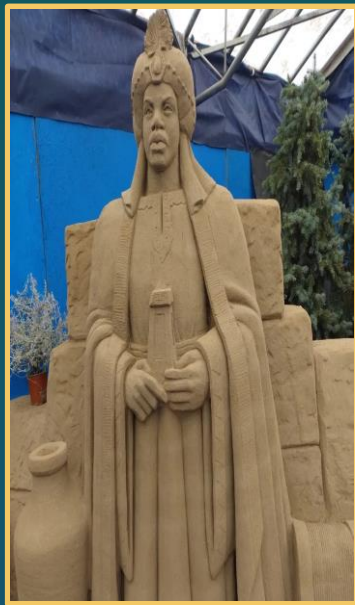

The image features a festive Christmas-themed graphic. In the center is a large, red, shield-shaped banner with a white border. Inside the banner, the words "IL NATALE" are written in a large, white, stylized serif font. Below this, the text "Attrazioni, Allestimenti, Eventi, Animazioni" is written in a smaller, gold, serif font. At the bottom of the banner, the text "Bellaria Igea Marina 2024" is enclosed in a white rectangular box. On either side of the banner stands a tall, colorful nutcracker figure. The one on the left is primarily blue and red, while the one on the right is primarily red and blue. Both have white beards and mustaches. The background is a dark teal color with scattered white stars and dots. The overall style is bright and celebratory.

# PRESEPE DI SABBIA

Monumentale Presepe di sabbia,  
realizzato da artisti  
sulla spiaggia di Bellaria Igea Marina

04

# L'ALBERO DI NATALE

Si tratta di un allestimento urbano simbolico e di forte impatto.

Due grandi mani che, amorevolmente, sostengono l'Albero di Natale.

Dimensioni indicative mani 4 x 3 m  
Altezza indicativa Albero 6 m